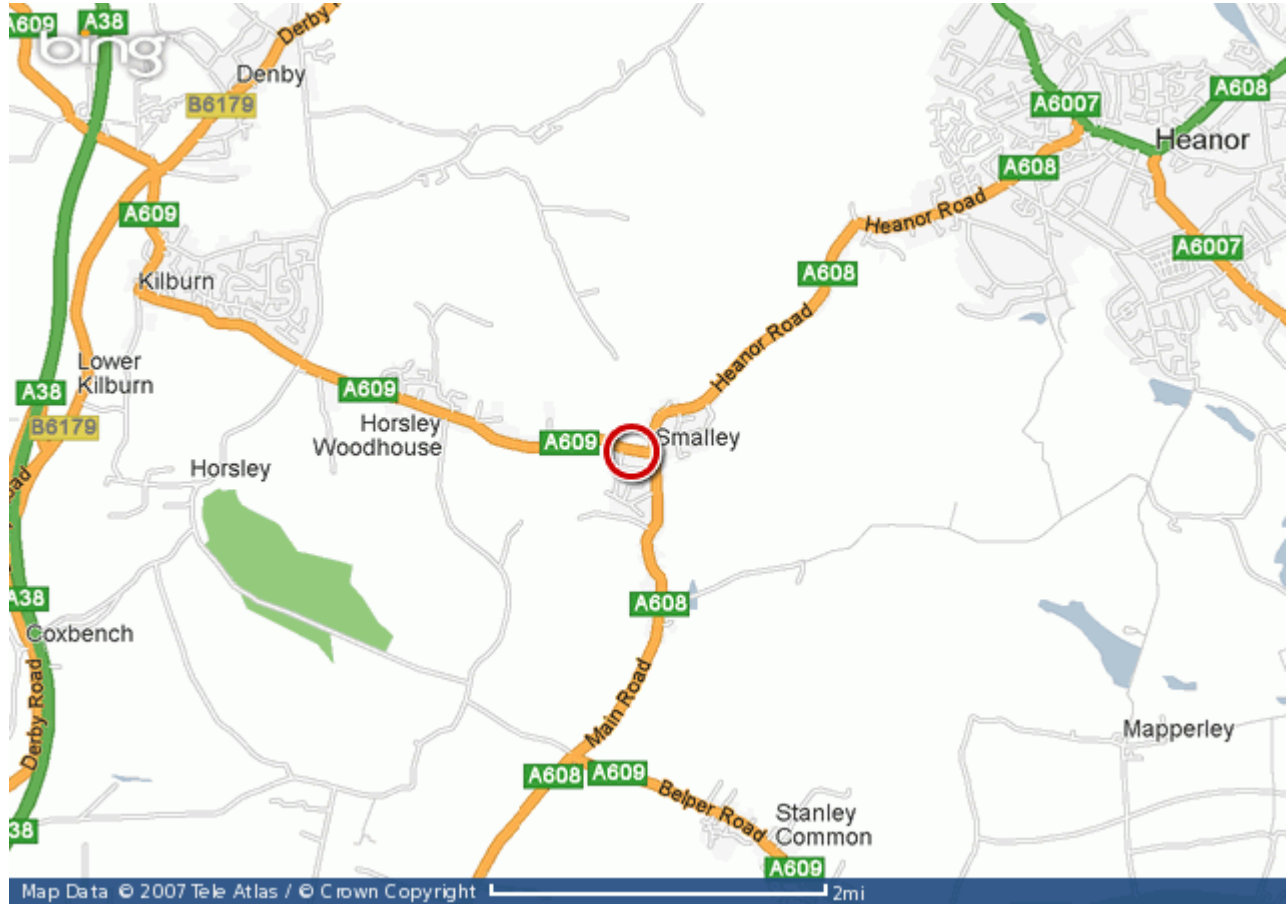

THE COST OF PRINTING MAPS SHOULDN'T CUT INTO YOUR TRAVEL PLANS

Map of DE7 6EN

Nearest transport link

Your notes

Railway: Langley Mill (3.03mi, 4.87km)

THE COST OF PRINTING MAPS SHOULDN'T CUT INTO YOUR TRAVEL PLANS