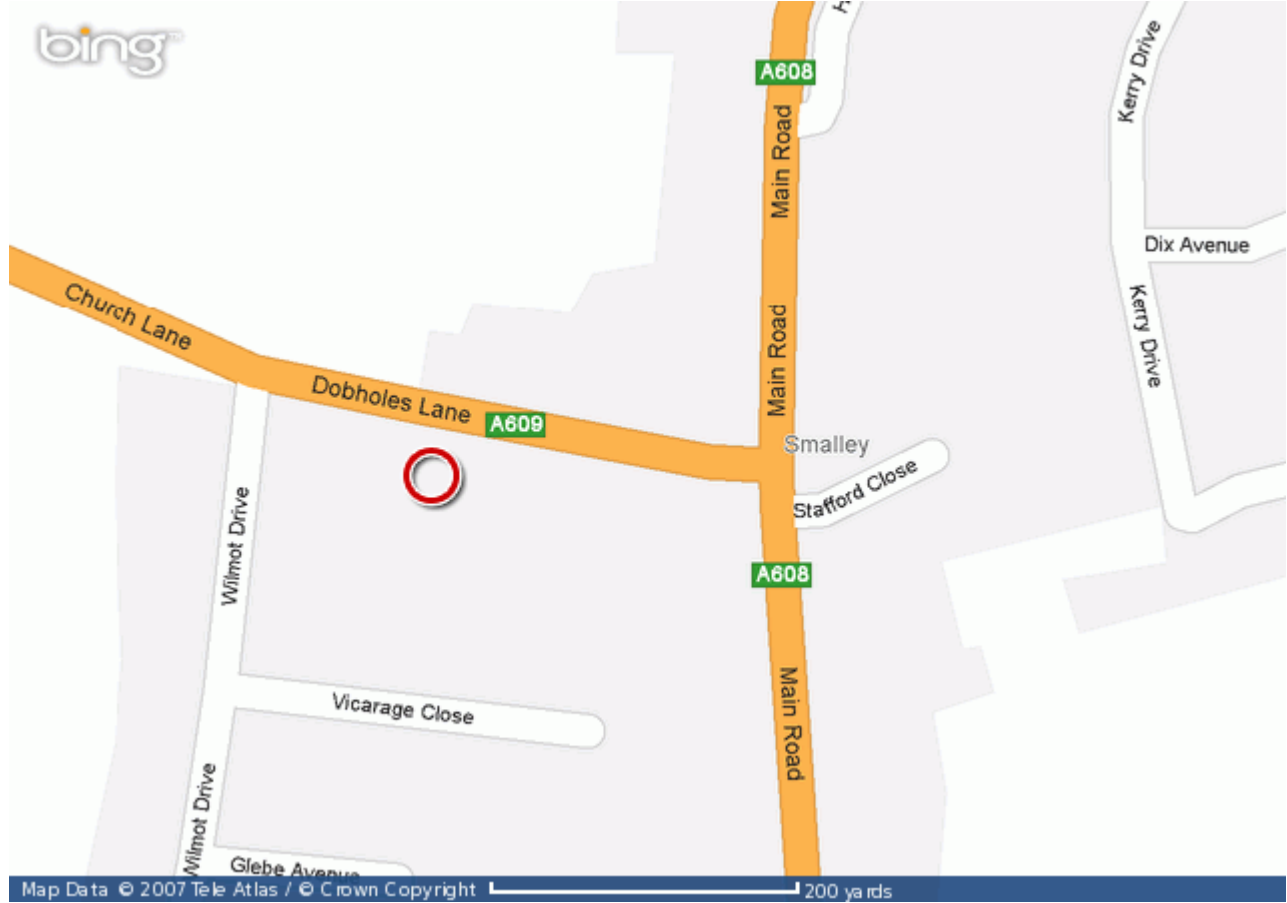

Map of DE7 6EN

Nearest transport link

Your notes

Railway: Langley Mill (3.03mi, 4.87km)