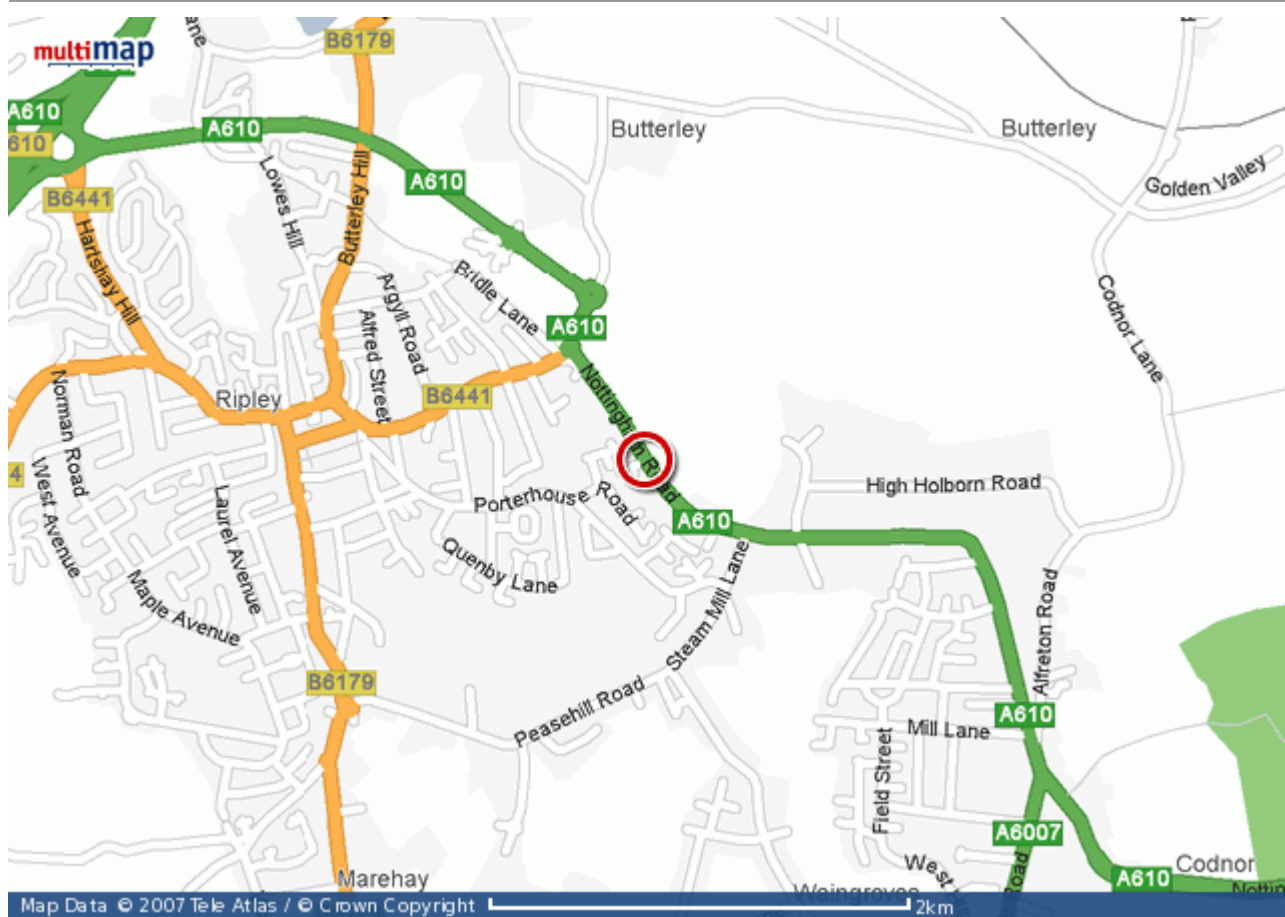

### Map of brickyard lane ripley

#### Nearest transport link

#### Your notes

- Railway: Langley Mill (3.31mi, 5.32km)
- Airport: Nottingham East Midlands Airport (15.68mi, 25.23km)