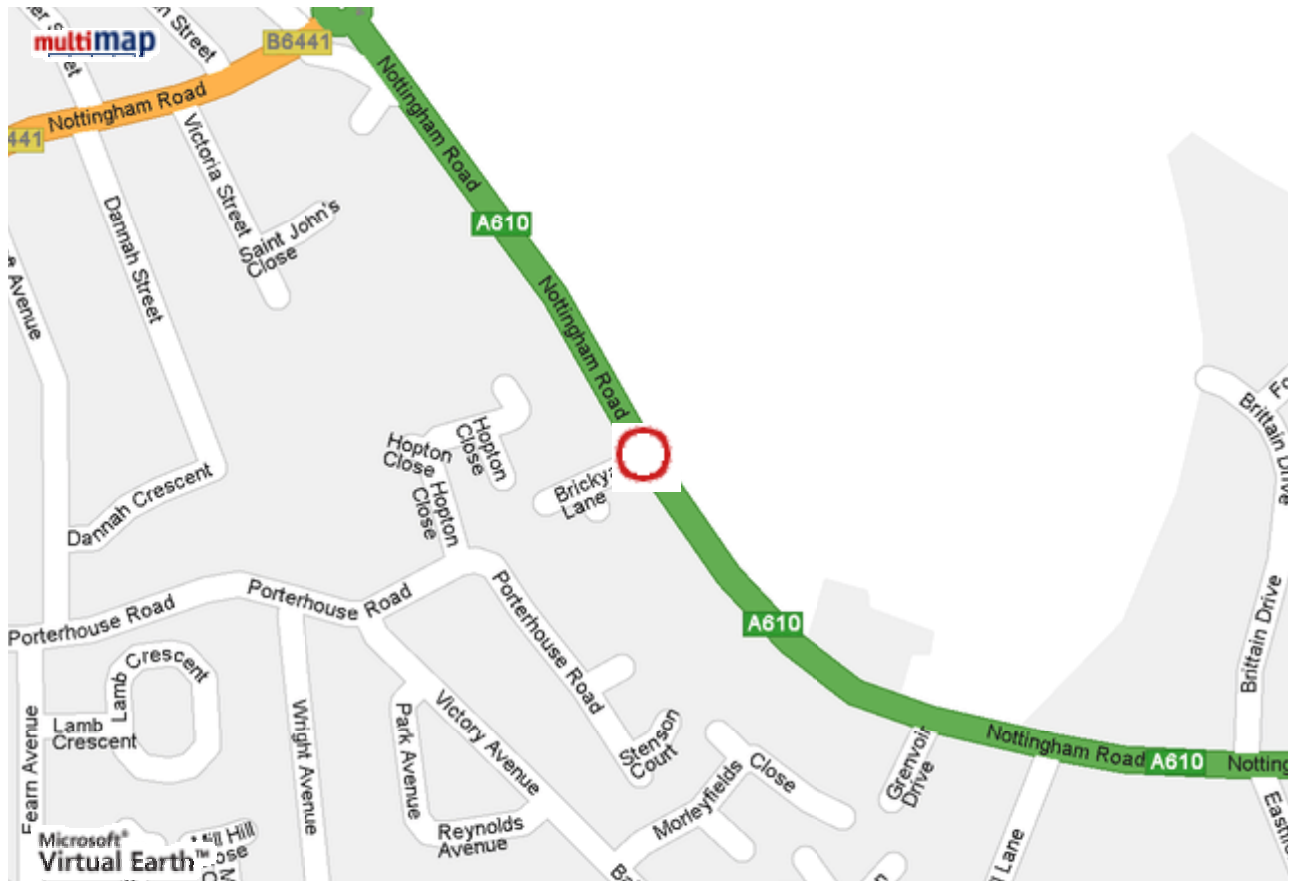

from Microsoft® Live Search

Map of brickyard lane riple

Map Data © 2007 Tele Atlas / © Crown Copyright

100 yards Terms of use

Nearest transport link

Your notes

Railway: Langley Mill (3.31mi, 5.33km)

Airport: Nottingham East Midlands Airport (15.68mi, 25.24km)