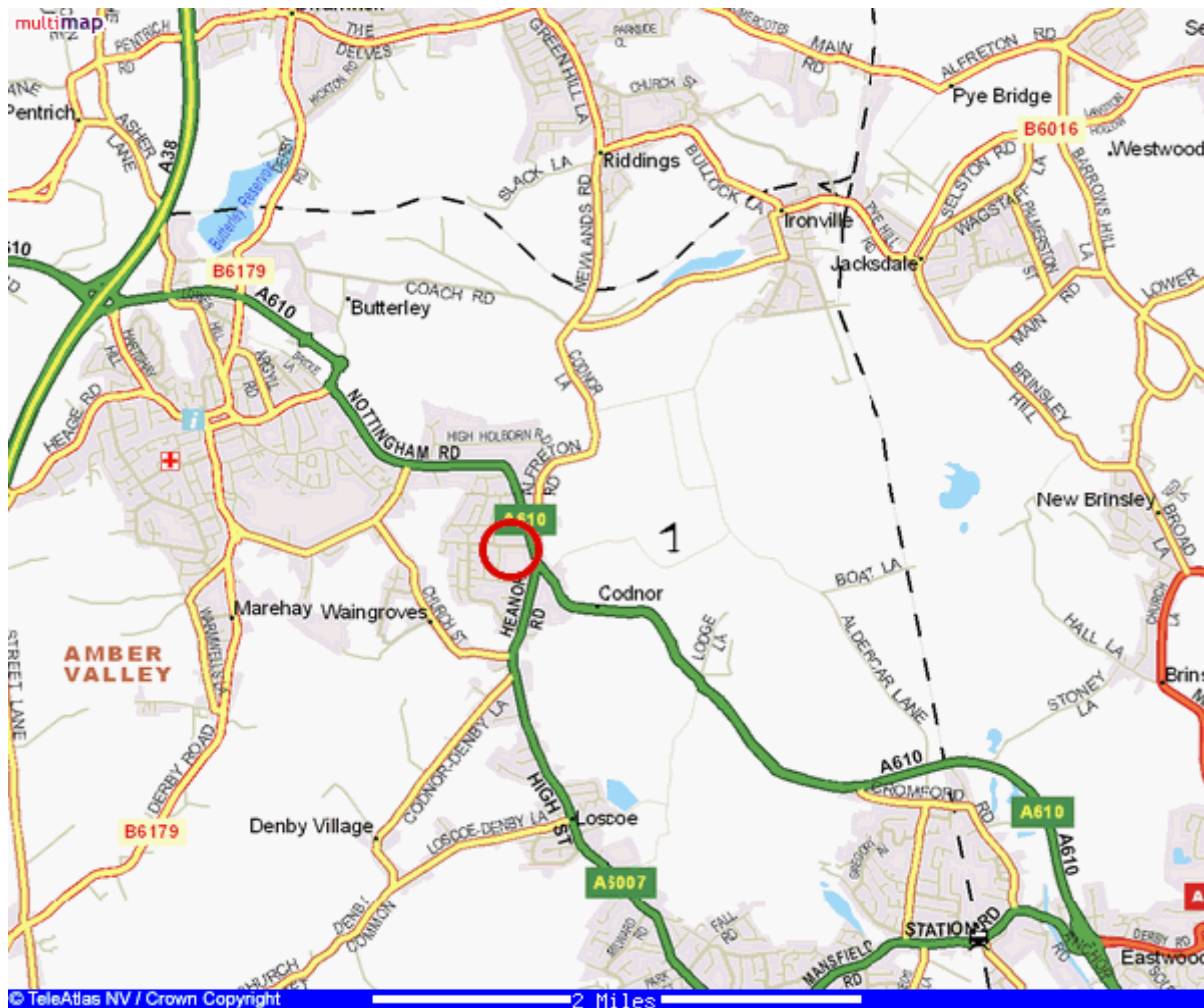

A Multimap Map of DE59QF at 1:50000 Scale

Multimap.com is the European leader in online mapping services.

We hope that you find Multimap's mapping services helpful and easy to use. Please note, however, that the maps should be used as a guide only. In particular, the red circle may indicate the centre of the area covered by the postcode selected, rather than the precise location of an address. Multimap.com and its suppliers assume no responsibility for any loss or delay resulting from use of our services. If you do find an error or omission, please let us know; we try to provide the best service possible. Please also note that Multimap grants you permission to make up to 10 copies of our maps for personal use only; if you require more copies, please write to info@multimap.com with your request.