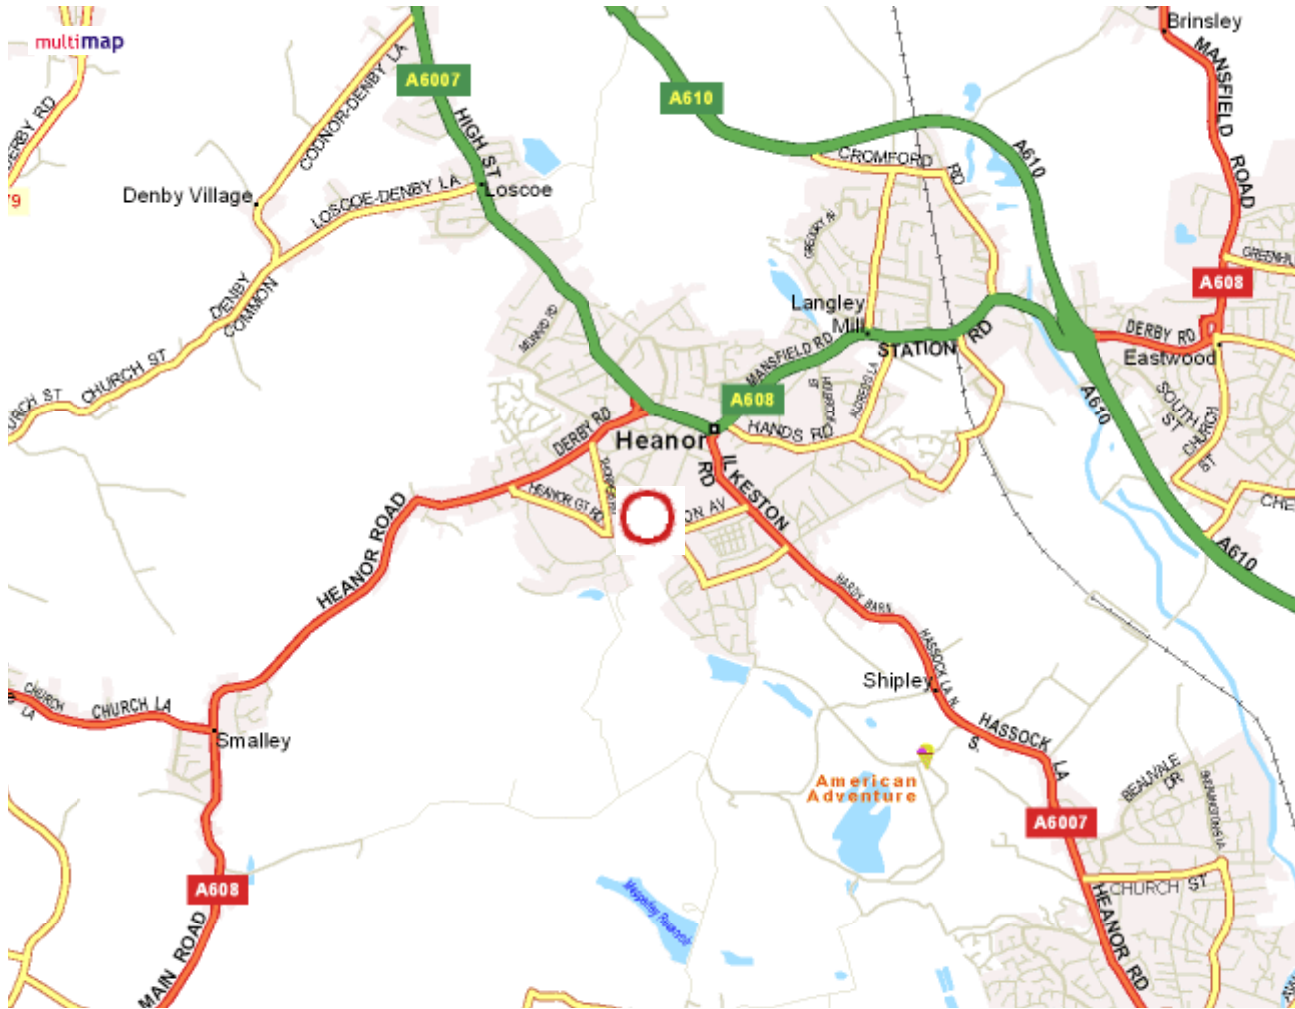

You searched for: **DE75 7EY**

Date: **11 September 2007**

Map location
United Kingdom/ England/ Derbyshire/ Smalley

© 2006 Tele Atlas NV / © 2006 Crown Copyright

1000 yards Terms of use

Nearest transport link

Railway:	Langley Mill	1.27 miles (2.05 km)
Airport:	Nottingham East Midlands Airport	12.69 miles (20.43 km)

Did you know?

- Multimap helps you:
- Email maps and directions to friends
 - Book hotels and cottages
 - Find Wi-Fi hotspots
 - Buy aerial photos of your house
 - Locate petrol stations

click here

At BP Connect

We hope that you find Multimap's mapping services helpful and easy to use. Please note, however, that the maps should be used as a guide only. In particular, the red circle may indicate the centre of the area covered by the post code selected, rather than the precise location of an address. Multimap.com and its suppliers assume no responsibility for any loss or delay resulting from use of our services. If you do find an error or omission, please let us know; we try to provide the best service possible. Please also note that Multimap grants you permission to make up to 10 copies of our maps for personal use only; if you require more copies, please write to info@multimap.com with your request.