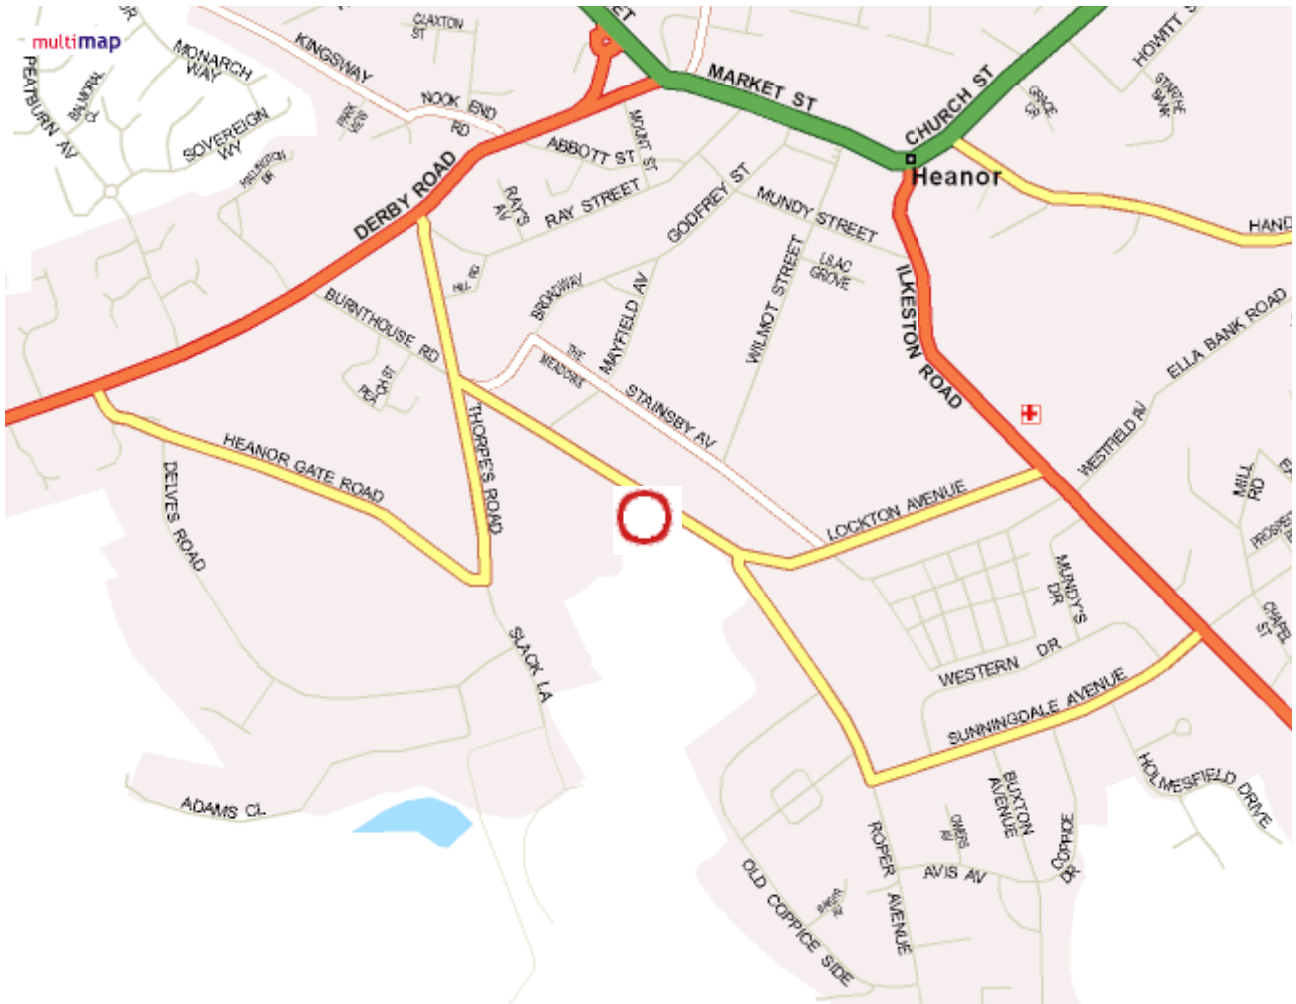

You searched for: **DE75 7EY**

Date: **11 September 2007**

Map location
United Kingdom/ England/ Derbyshire/ Smalley

© 2006 Tele Atlas NV / © 2006 Crown Copyright

300 yards Terms of use

Nearest transport link

Railway:	Langley Mill	1.27 miles (2.05 km)
Airport:	Nottingham East Midlands Airport	12.69 miles (20.43 km)

Did you know?

- Multimap helps you:
- Email maps and directions to friends
 - Book hotels and cottages
 - Find Wi-Fi hotspots
 - Buy aerial photos of your house
 - Locate petrol stations

click here

At BP Connect

We hope that you find Multimap's mapping services helpful and easy to use. Please note, however, that the maps should be used as a guide only. In particular, the red circle may indicate the centre of the area covered by the post code selected, rather than the precise location of an address. Multimap.com and its suppliers assume no responsibility for any loss or delay resulting from use of our services. If you do find an error or omission, please let us know; we try to provide the best service possible. Please also note that Multimap grants you permission to make up to 10 copies of our maps for personal use only; if you require more copies, please write to info@multimap.com with your request.