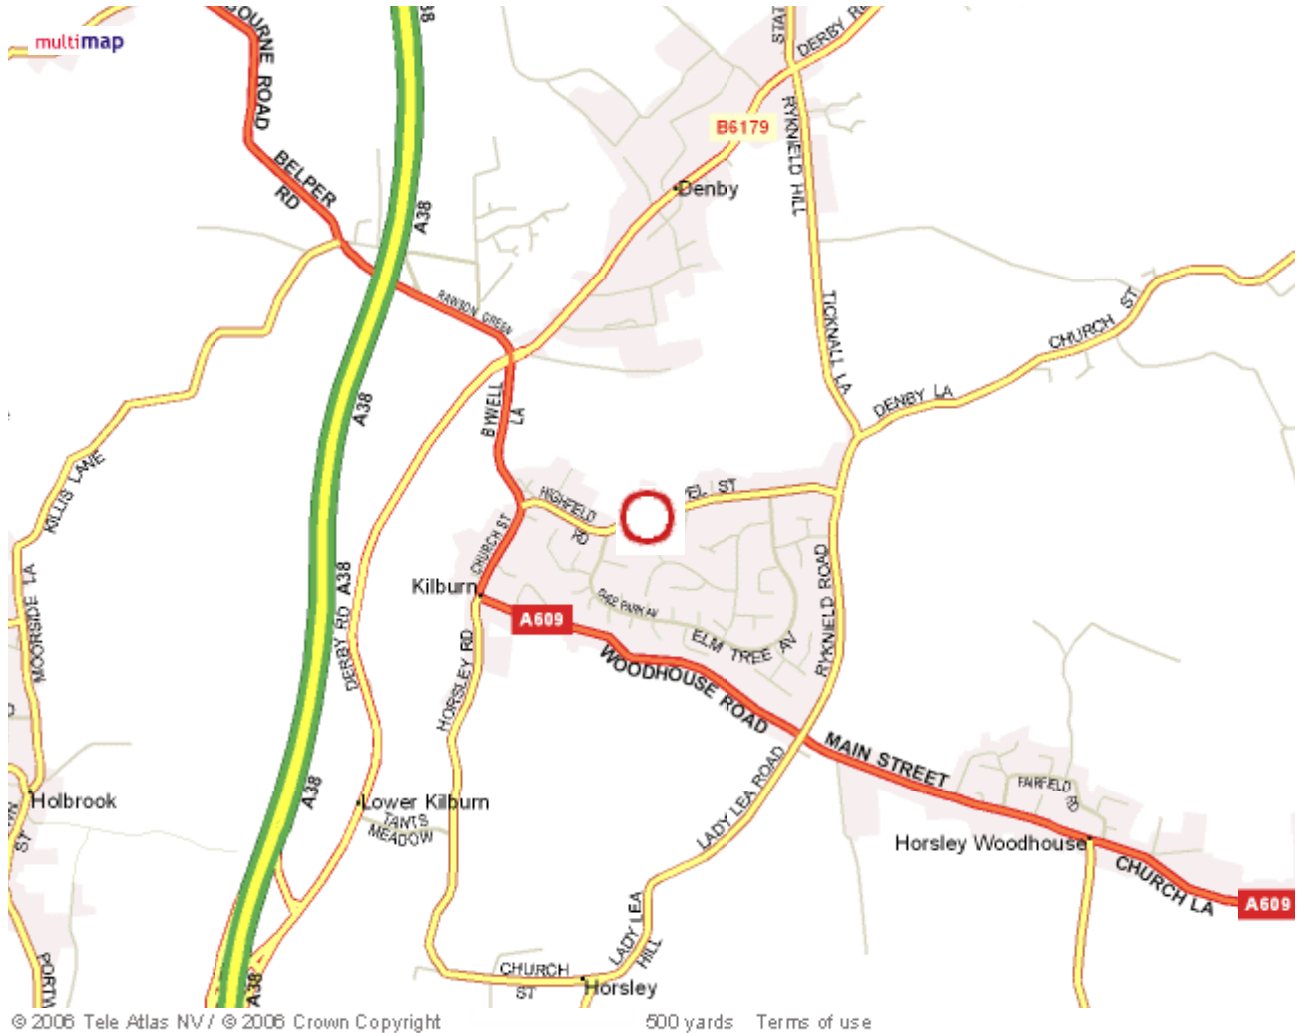

You searched for: **DE56 0NR**

Date: **10 September 2007**

Map location
United Kingdom/ England/ Derbyshire/ Kilburn

Nearest transport link

Railway:	Belper	2.39 miles (3.85 km)
Airport:	Nottingham East Midlands Airport	13.28 miles (21.38 km)

click here
WILD BEAN CAFE
 At BP Connect

We hope that you find Multimap's mapping services helpful and easy to use. Please note, however, that the maps should be used as a guide only. In particular, the red circle may indicate the centre of the area covered by the post code selected, rather than the precise location of an address. Multimap.com and its suppliers assume no responsibility for any loss or delay resulting from use of our services. If you do find an error or omission, please let us know; we try to provide the best service possible. Please also note that Multimap grants you permission to make up to 10 copies of our maps for personal use only; if you require more copies, please write to info@multimap.com with your request.